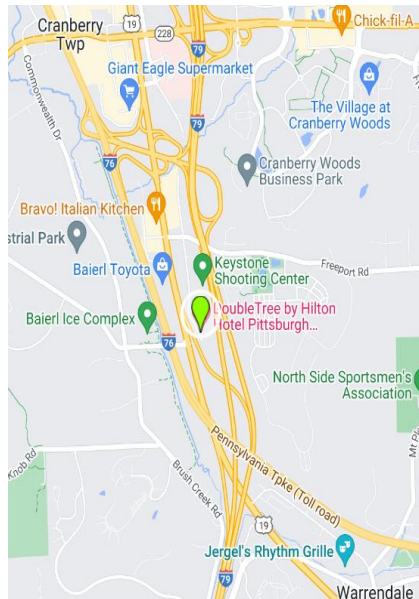

Sunday

Bible Study
Sending Service
Installation of Officers
Sunday-stay late and tour the Pittsburgh area!

A Time to Celebrate

80th Anniversary

Watch for future details in The LINK and on the LWML-ED website!